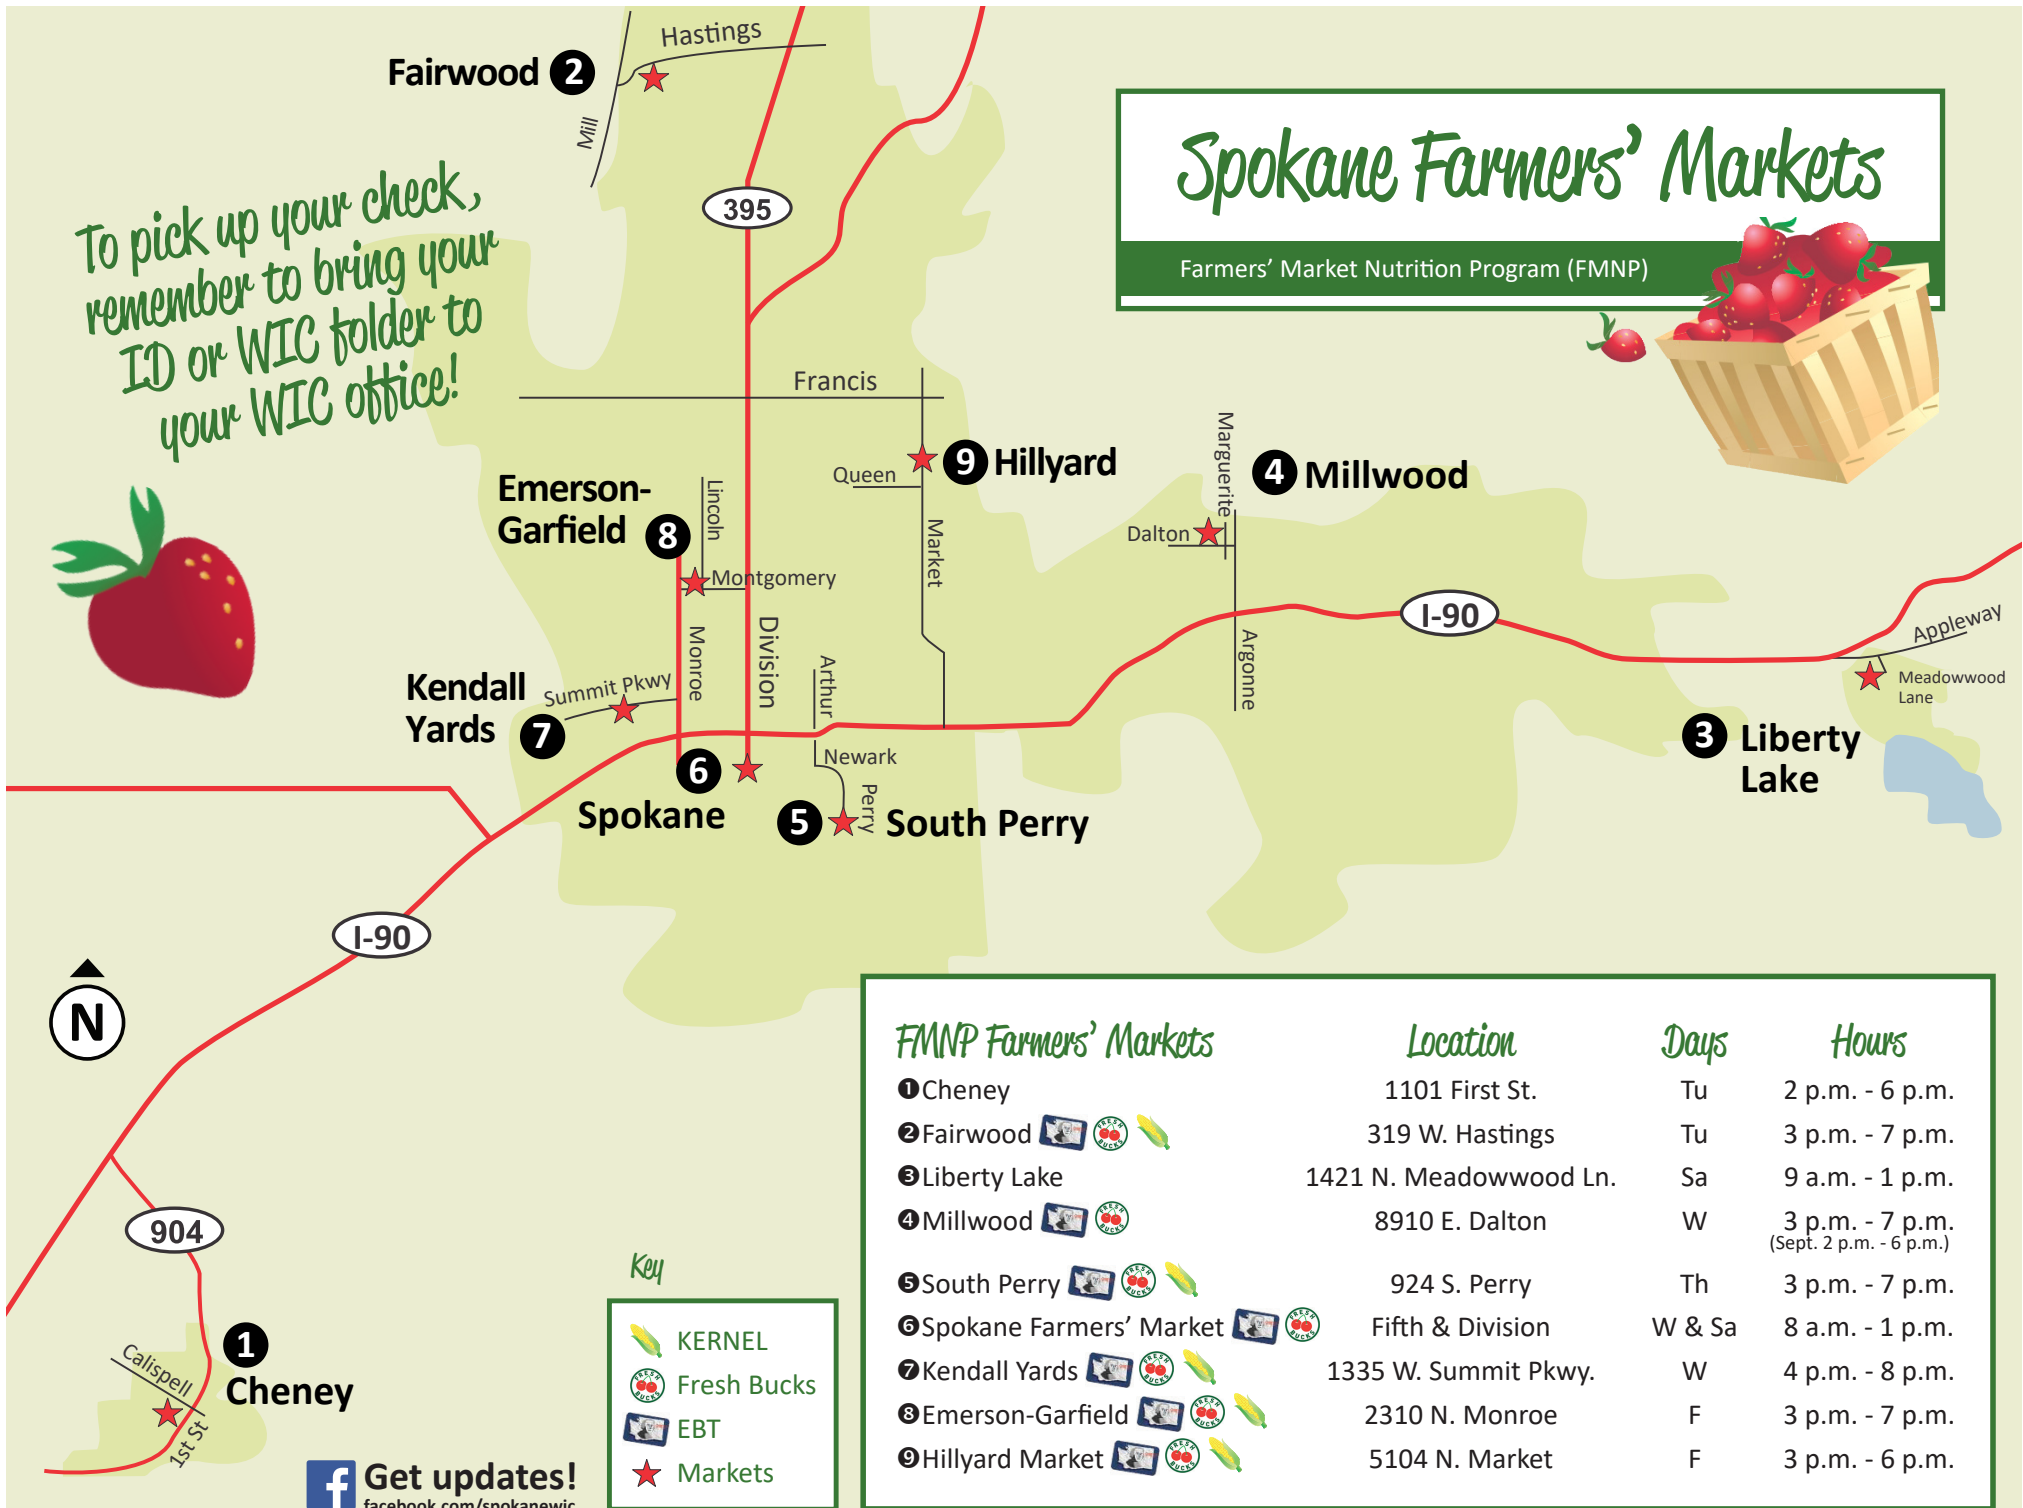

Spokane Farmers' Markets

Farmers' Market Nutrition Program (FMNP)

To pick up your check, remember to bring your ID or WIC folder to your WIC office!

FMNP Farmers' Markets

	Location	Days	Hours
① Cheney	1101 First St.	Tu	2 p.m. - 6 p.m.
② Fairwood	319 W. Hastings	Tu	3 p.m. - 7 p.m.
③ Liberty Lake	1421 N. Meadowwood Ln.	Sa	9 a.m. - 1 p.m.
④ Millwood	8910 E. Dalton	W	3 p.m. - 7 p.m. (Sept. 2 p.m. - 6 p.m.)
⑤ South Perry	924 S. Perry	Th	3 p.m. - 7 p.m.
⑥ Spokane Farmers' Market	Fifth & Division	W & Sa	8 a.m. - 1 p.m.
⑦ Kendall Yards	1335 W. Summit Pkwy.	W	4 p.m. - 8 p.m.
⑧ Emerson-Garfield	2310 N. Monroe	F	3 p.m. - 7 p.m.
⑨ Hillyard Market	5104 N. Market	F	3 p.m. - 6 p.m.

Key

- KERNEL
- Fresh Bucks
- EBT
- Markets

Get updates!
facebook.com/spokanewic